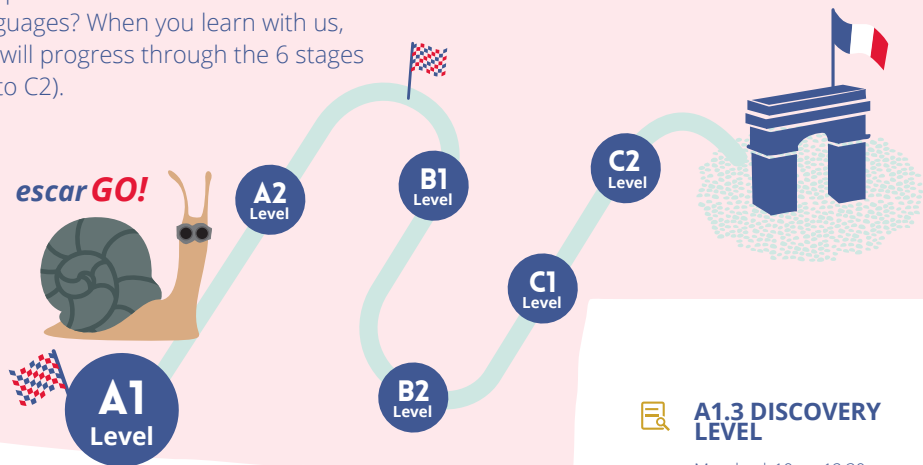

TERM 1 ADULT FRENCH COURSES

Tue 28 Jan ► Sat 28 March 2020

7 & 9 week courses

Did you know that our learning progression is based on the Common European Framework of Reference for Languages? When you learn with us, you will progress through the 6 stages (A1 to C2).

FRENCH COURSES FOR ADULTS

A1 DISCOVERY LEVEL

Starting French? Jump straight in with our A1.1. Then continue your French journey through the A1 level.

A1.1 DISCOVERY LEVEL NEW TEXTBOOKS!

- Tuesday | 10:30am-12:30pm
  St Kilda | $385*
- Tuesday | 6:15pm-8:15pm
  St Kilda | $385*
- Wednesday | 10:30am-12:30pm
  CBD | $385*
- Wednesday | 6:15pm-8:15pm
  St Kilda | $385*
- Thursday | 10:30am-12:30pm
  CBD | $385*
- Thursday | 6:15pm-8:15pm
  CBD | $385*
- Friday | 10:30am-12:30pm
  St Kilda | $385*
- Saturday | 1:30pm-3:30pm
  CBD | $385*

**Express option! See page 4
Learn faster over 5 weeks!**

A1.2 DISCOVERY LEVEL

- Monday | 6:15pm-8:45pm
  CBD | $395* | *7 weeks!*
- Wednesday | 6:15pm-8:15pm
  St Kilda | $395*
- Wednesday | 6:15pm-8:15pm
  CBD | $395*
- Friday | 10:30am-12:30pm
  St Kilda | $395*

**Express option! See page 4
Learn faster over 5 weeks!**